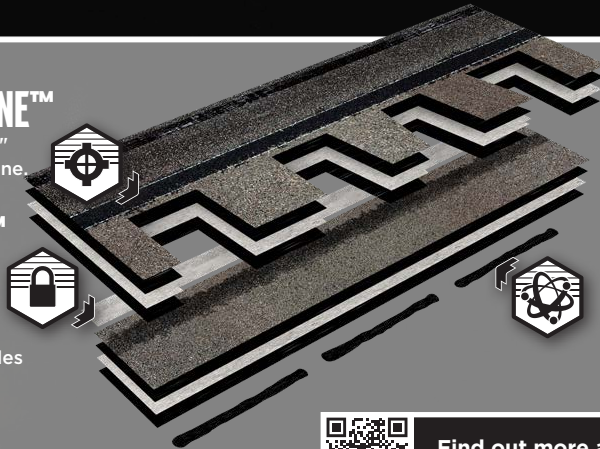

TITAN XT™

WHERE INNOVATION MEETS EXTREME TECHNOLOGY™

Titan XT™ shingles feature some of the most advanced innovative technology in the industry. With powerful engineering, Titan XT shingles are designed to offer an advantage for both homeowners and contractors, combining in-demand product features into one *Extreme Technology* shingle designed to help weather extreme conditions.

1-800-641-4691
tamko.com/titanxt

RAPID FIRE ZONE™

Clearly defined 1-1/2" reinforced nailing zone.

ANCHORLOCK™ LAYER

Proprietary reinforcement that gives Titan XT shingles their enhanced wind performance.

ADVANCED FUSION™ SEALANTS

Enhanced polymer-modified sealant designed to be sticky even in cooler weather.

WINDGUARD™ WARRANTY

Introducing the industry-first WindGuard Warranty with protection up to **160 mph**, with only four nails installed in the expanded nailing zone when using TAMKO® Starter.

Find out more about Titan XT innovative technologies.